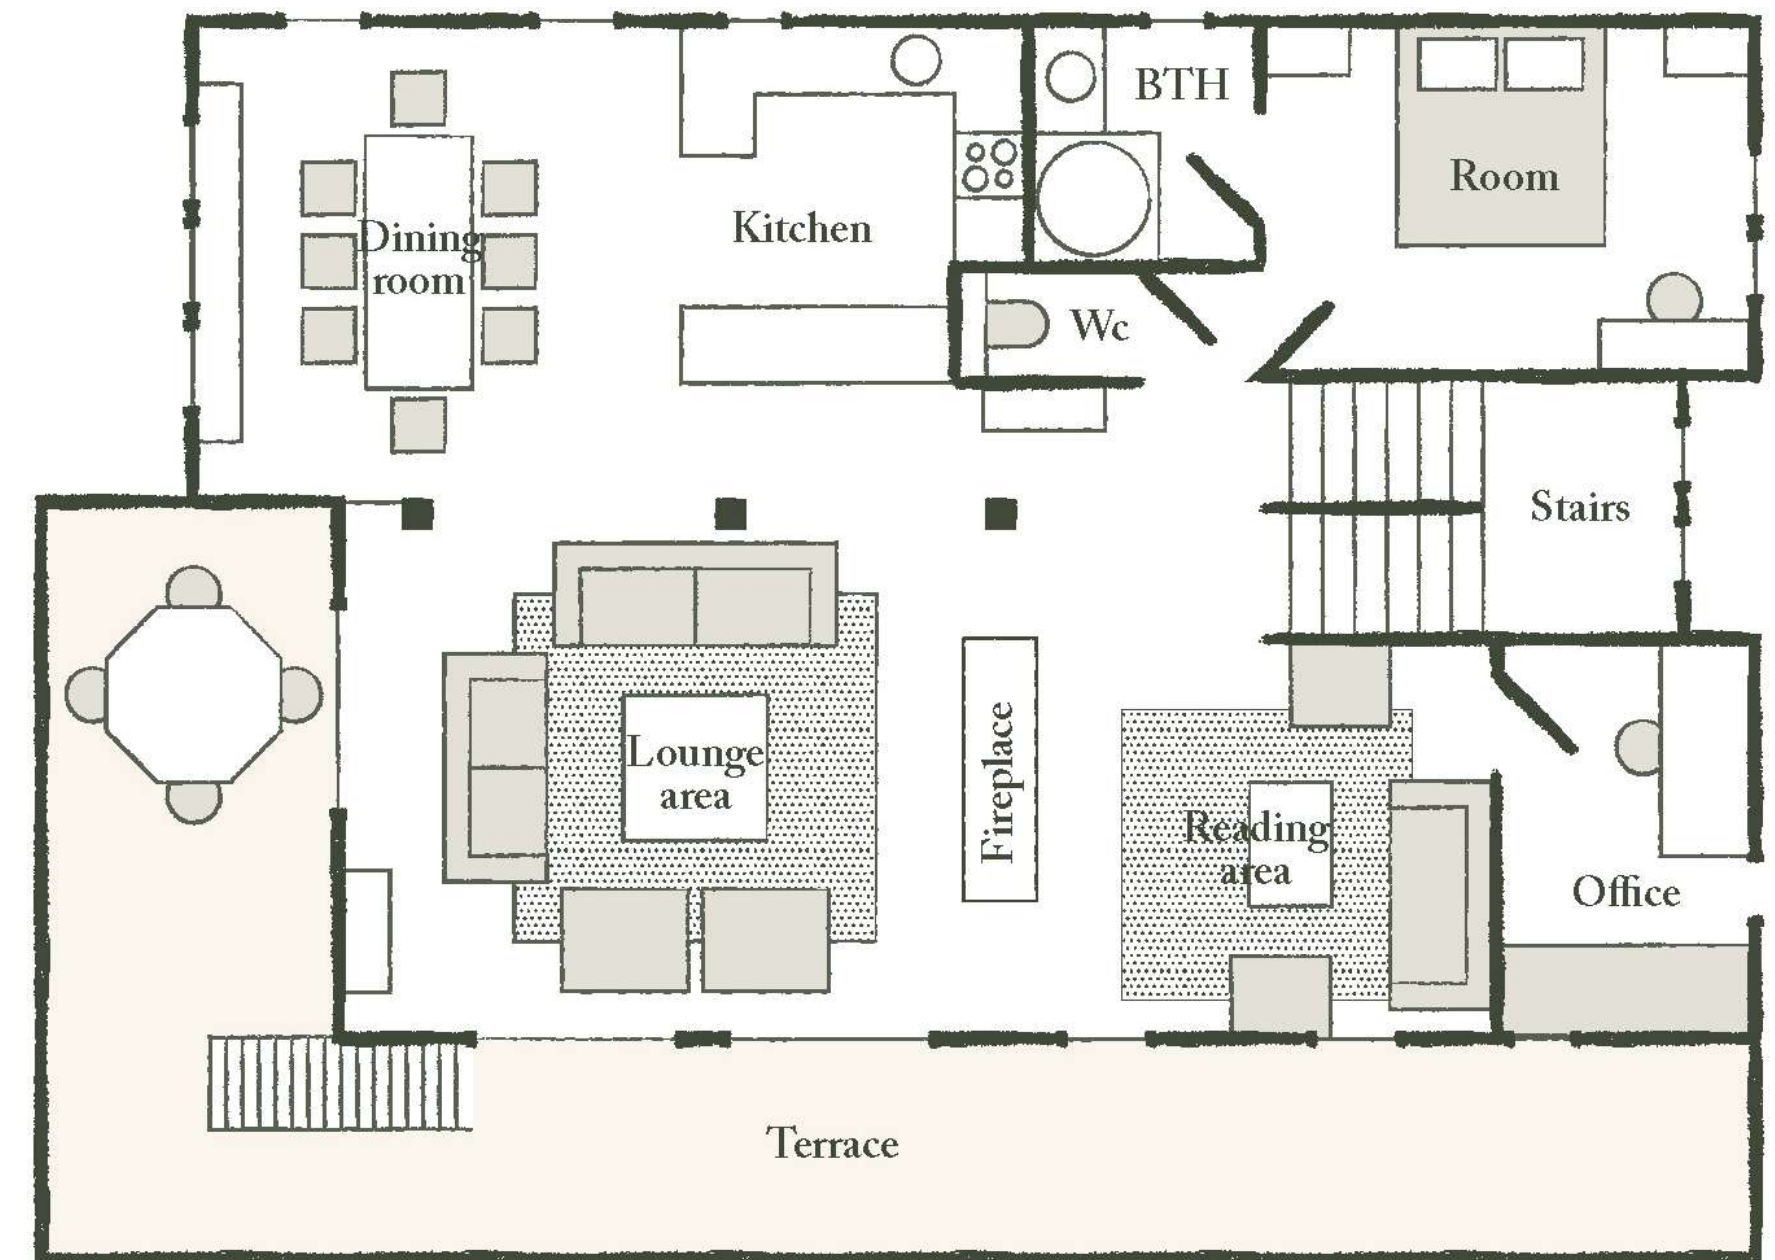

CHALET CLOVIS

CHALET CLOVIS

CHALET CLOVIS

THE GARDEN FLOOR

It comprises a private studio with 1 bedroom and a Savoyard bed, a bathroom or shower and toilet, a kitchen with dining area and a cosy lounge opening onto the private terrace, a laundry room, separate toilet and washbasin.

THE MAIN FLOOR

Large living room with natural wood fireplace and large sofas. The large French windows open onto the corner balcony. Adjoining the lounge is the dining room, with its large oak table. The double bedroom has its own shower room. Next to the living room is a reading area and a small study/library with a single bed. Finally, there's the contemporary, fully-equipped kitchen, ideal for family get-togethers.

THE TOP FLOOR

2 bedrooms with character and 2 bathrooms occupy this charming floor, under the wooden roof structure: the master bedroom with its en suite bathroom and private balcony is absolutely romantic. Finally, for young adventurers, there is a children's area under the roof structure with a single bed.