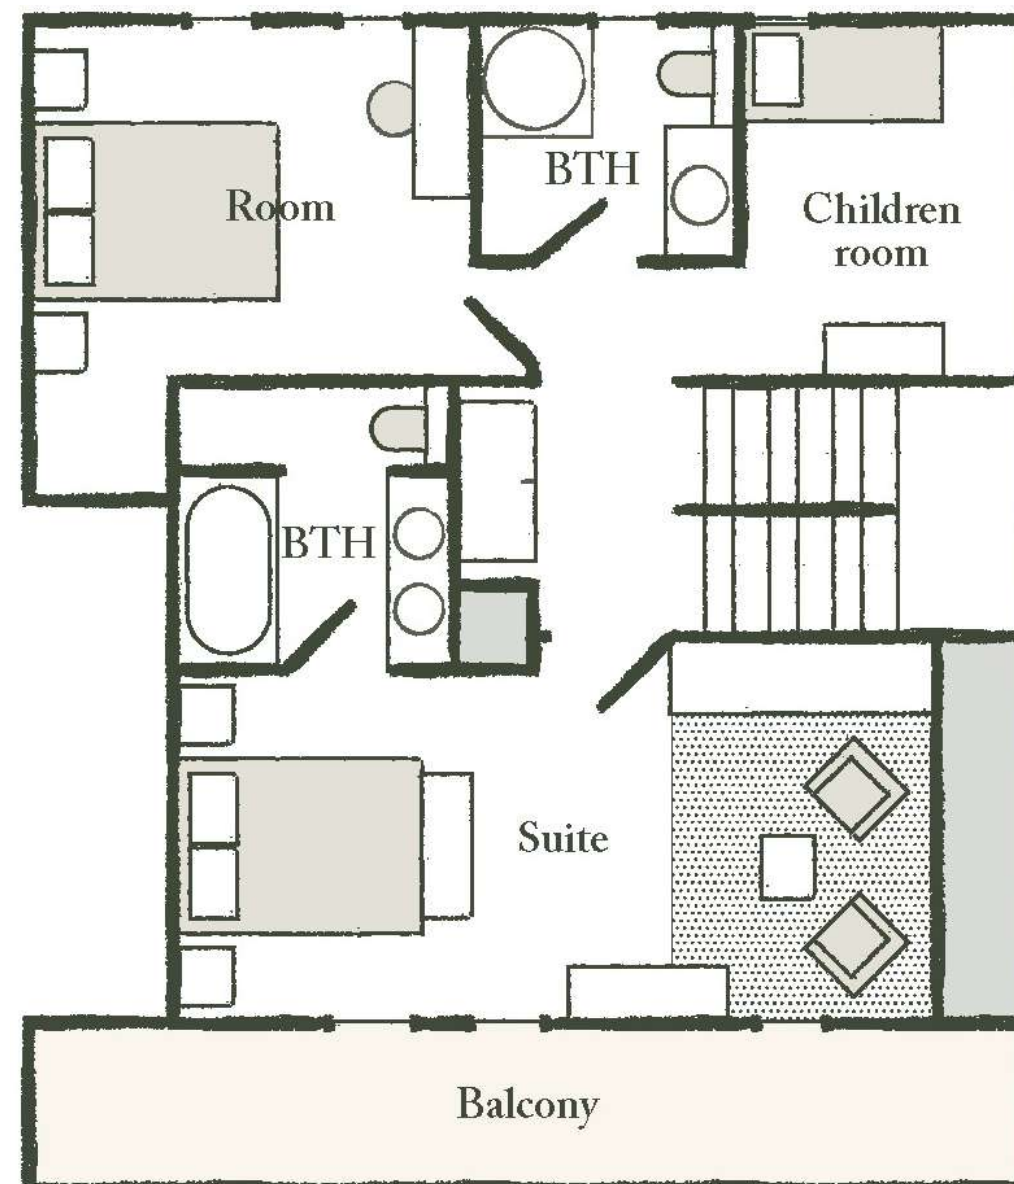

CHALET CLOVIS

CHALET CLOVIS

CHALET CLOVIS

THE GARDEN FLOOR

It comprises a private studio with 1 bedroom and a Savoyard bed, a bathroom or shower and toilet, a kitchen with dining area and a cosy lounge opening onto the private terrace, a laundry room, separate toilet and washbasin.

THE MAIN FLOOR

Large living room with natural wood fireplace and large sofas. The large French windows open onto the corner balcony. Adjoining the lounge is the dining room, with its large oak table. The double bedroom has its own shower room. Next to the living room is a reading area and a small study/library with a single bed. Finally, there's the contemporary, fully-equipped kitchen, ideal for family get-togethers.

THE TOP FLOOR

2 bedrooms with character and 2 bathrooms occupy this charming floor, under the wooden roof structure: the master bedroom with its en suite bathroom and private balcony is absolutely romantic. Finally, for young adventurers, there is a children's area under the roof structure with a single bed.