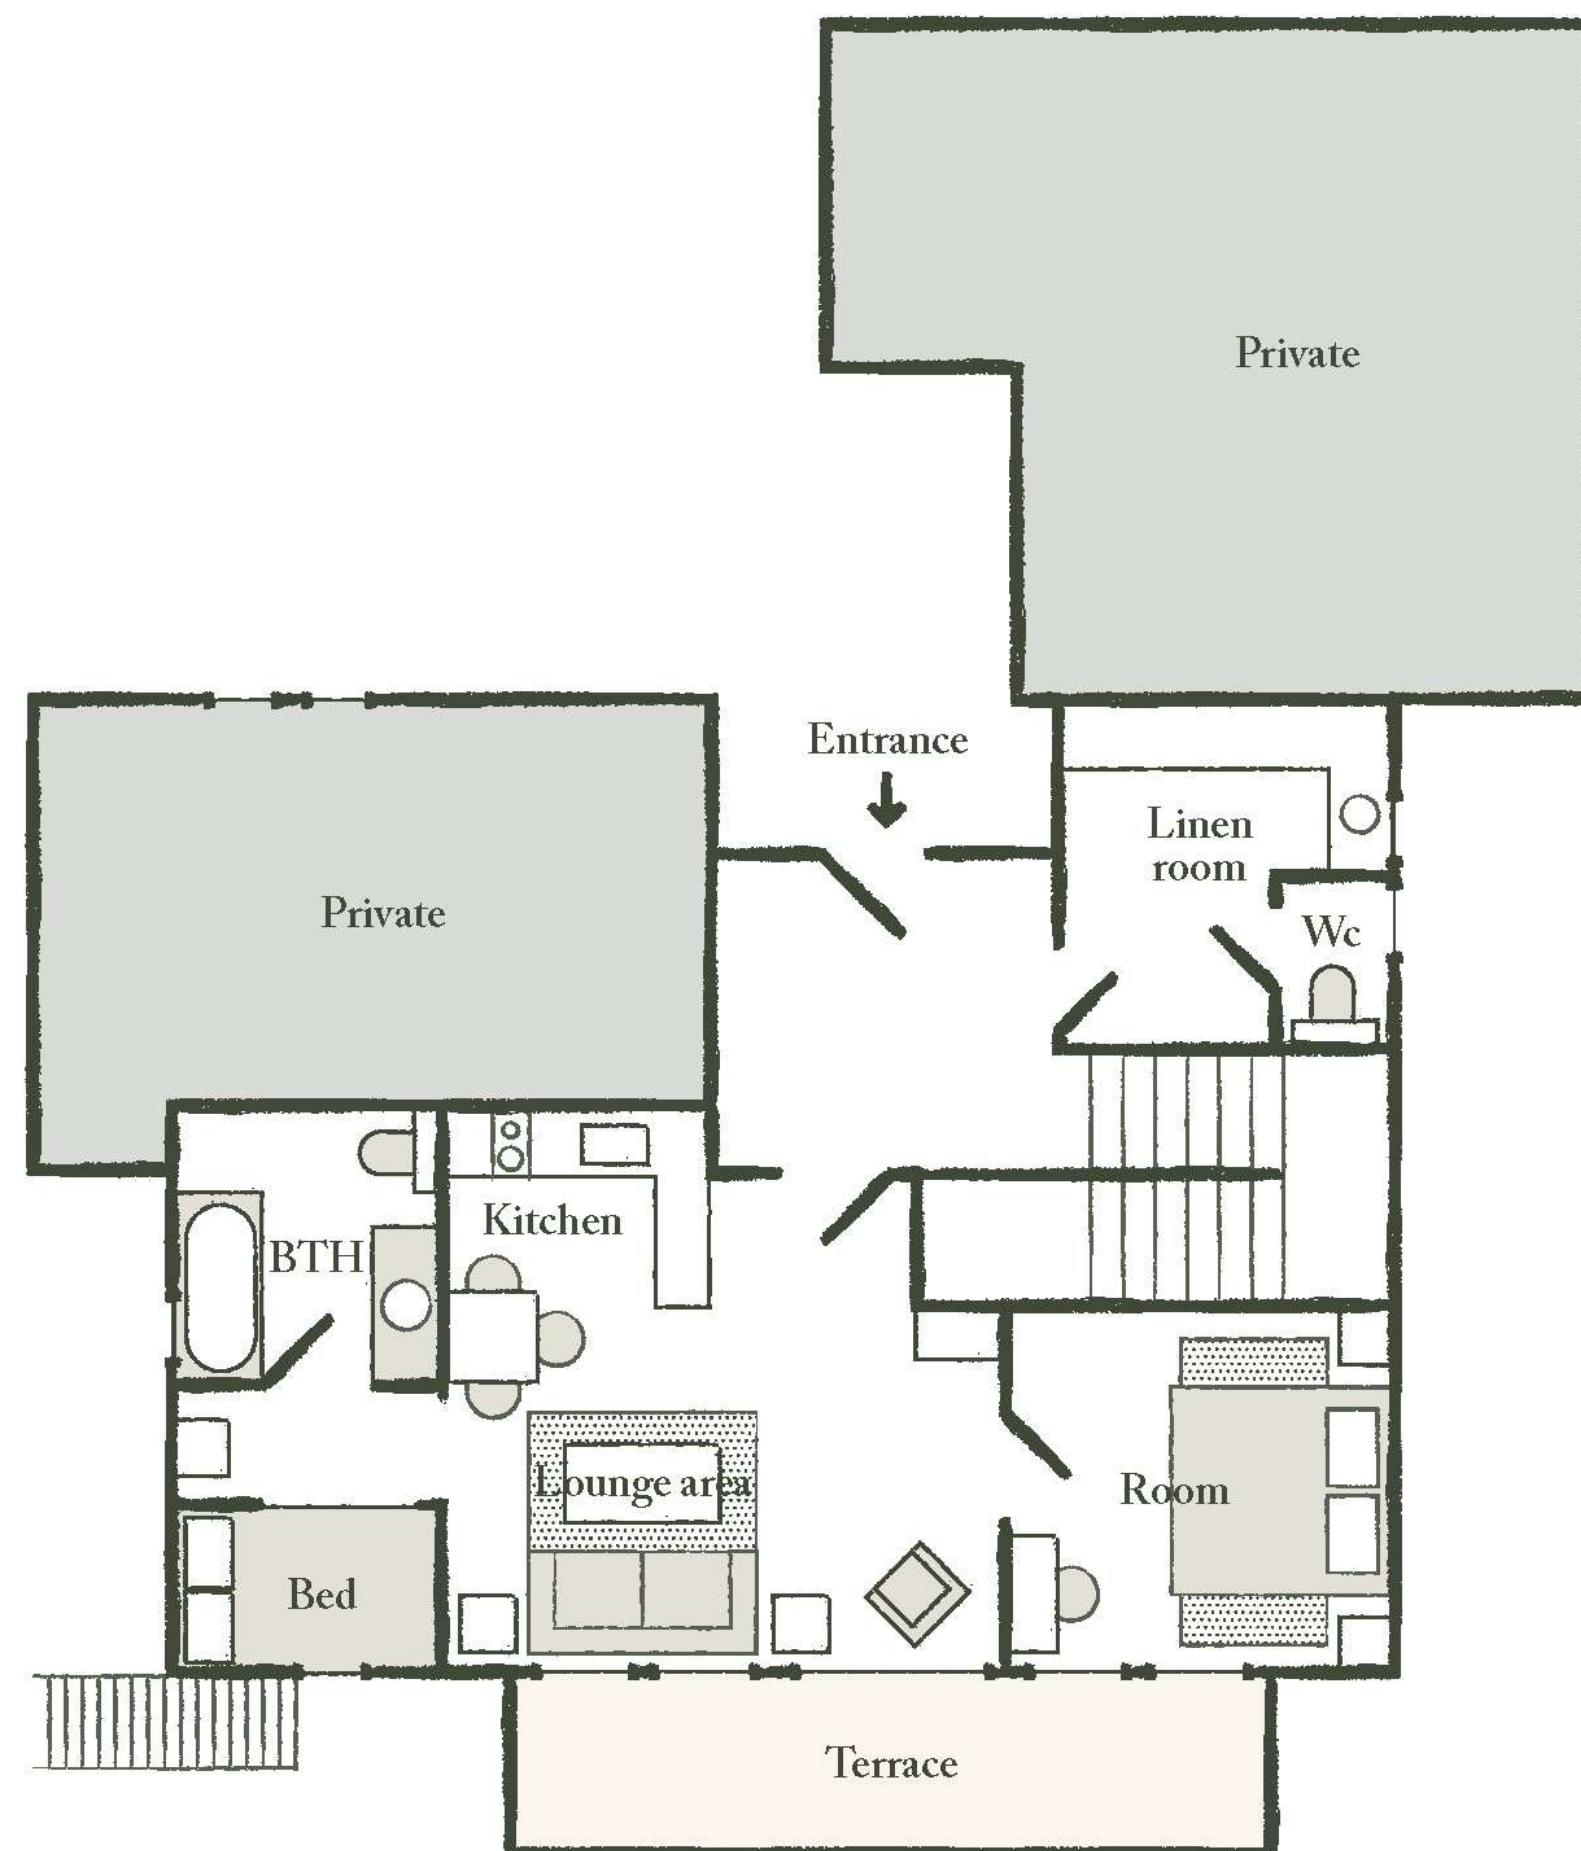

CHALET CLOVIS

CHALET CLOVIS

CHALET CLOVIS

THE GARDEN FLOOR

It comprises a private studio with 1 bedroom and a Savoyard bed, a bathroom or shower and toilet, a kitchen with dining area and a cosy lounge opening onto the private terrace, a laundry room, separate toilet and washbasin.

THE MAIN FLOOR

Large living room with natural wood fireplace and large sofas. The large French windows open onto the corner balcony. Adjoining the lounge is the dining room, with its large oak table. The double bedroom has its own shower room. Next to the living room is a reading area and a small study/library with a single bed. Finally, there's the contemporary, fully-equipped kitchen, ideal for family get-togethers.

THE TOP FLOOR

2 bedrooms with character and 2 bathrooms occupy this charming floor, under the wooden roof structure: the master bedroom with its en suite bathroom and private balcony is absolutely romantic. Finally, for young adventurers, there is a children's area under the roof structure with a single bed.